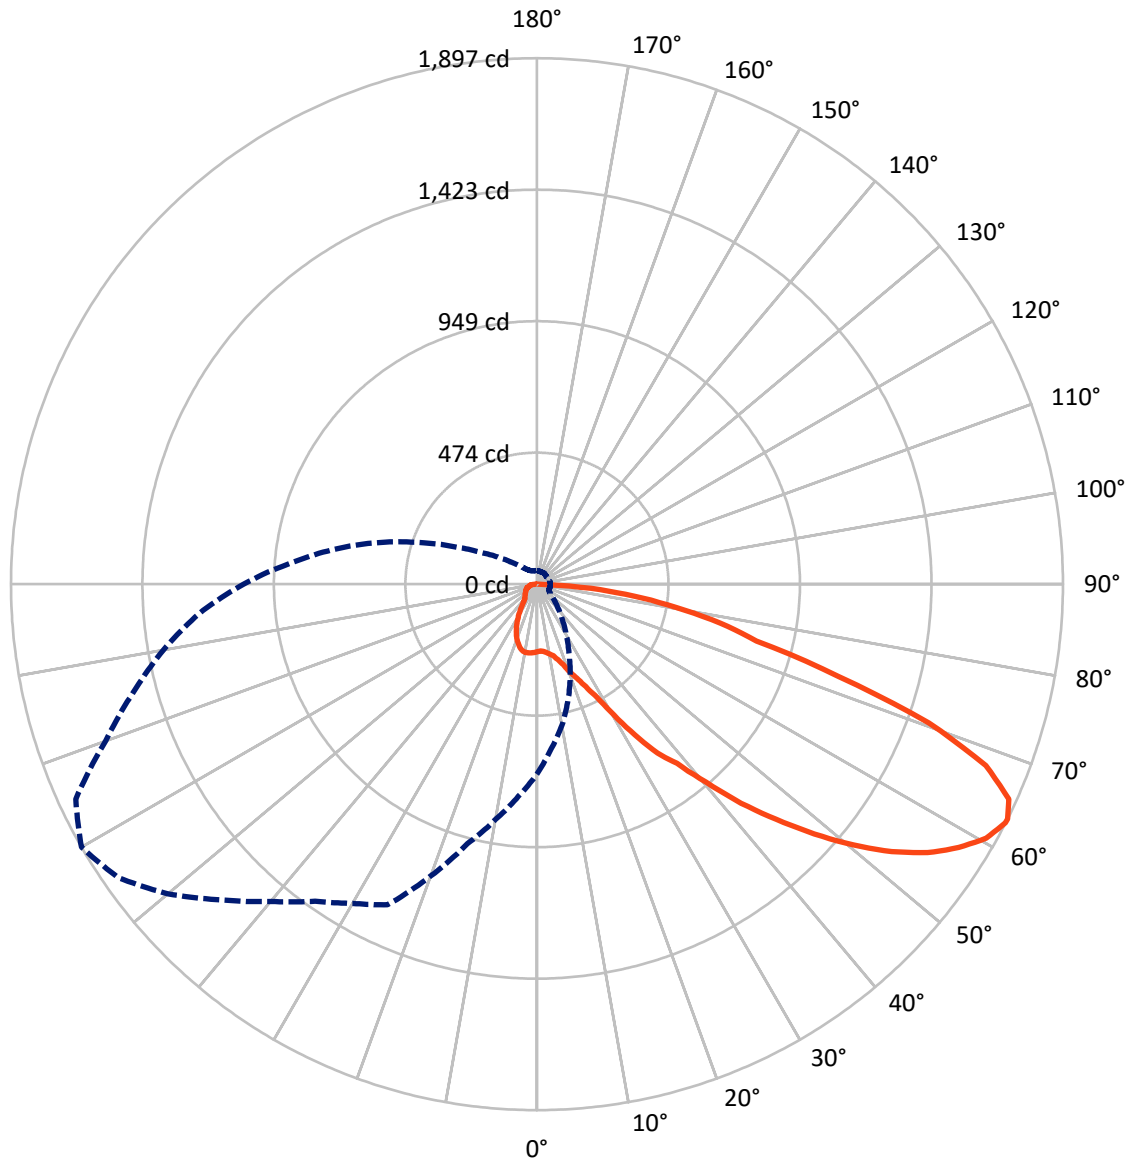

REPORT NUMBER: P153673
 CATALOG NUMBER: AVM-F01-LED-E-U-SLR-8030

Iso-Footcandle Lines of Horizontal Illumination

× Max cd
 - - - 1/2 Max cd

Based on 10 foot mounting height. Maximum calculated value = 3.1 fc
 Type IV - Short - Non-Cutoff

REPORT NUMBER: P153673
CATALOG NUMBER: AVM-F01-LED-E-U-SLR-8030

Luminous Intensity Polar Plot

— Vertical Plane Through 300-Deg Lateral - - - Horizontal Cone Through 63-Deg Vertical

REPORT NUMBER: P153673

CATALOG NUMBER: AVM-F01-LED-E-U-SLR-8030

FLUX DISTRIBUTION:

		Downward	Upward	Total
House Side	Lumens	420.4	0.0	420.4
	% Fixture	21.7	0.0	21.7
Street Side	Lumens	1518.2	0.0	1518.2
	% Fixture	78.3	0.0	78.3
Total	Lumens	1938.6	0.0	1938.6
	% Fixture	100.0	0.0	100.0

ZONAL LUMENS:

Zone	Lumens	% Fixture
0°-10°	23.7	1.2
10°-20°	73.9	3.8
20°-30°	131.2	6.8
30°-40°	206.6	10.7
40°-50°	304.1	15.7
50°-60°	403.9	20.8
60°-70°	444.9	23.0
70°-80°	279.1	14.4
80°-90°	71.1	3.7
90°-100°	0.0	0.0
100°-110°	0.0	0.0
110°-120°	0.0	0.0
120°-130°	0.0	0.0
130°-140°	0.0	0.0
140°-150°	0.0	0.0
150°-160°	0.0	0.0
160°-170°	0.0	0.0
170°-180°	0.0	0.0
0°-90°	1938.6	100.0
0°-180°	1938.6	100.0