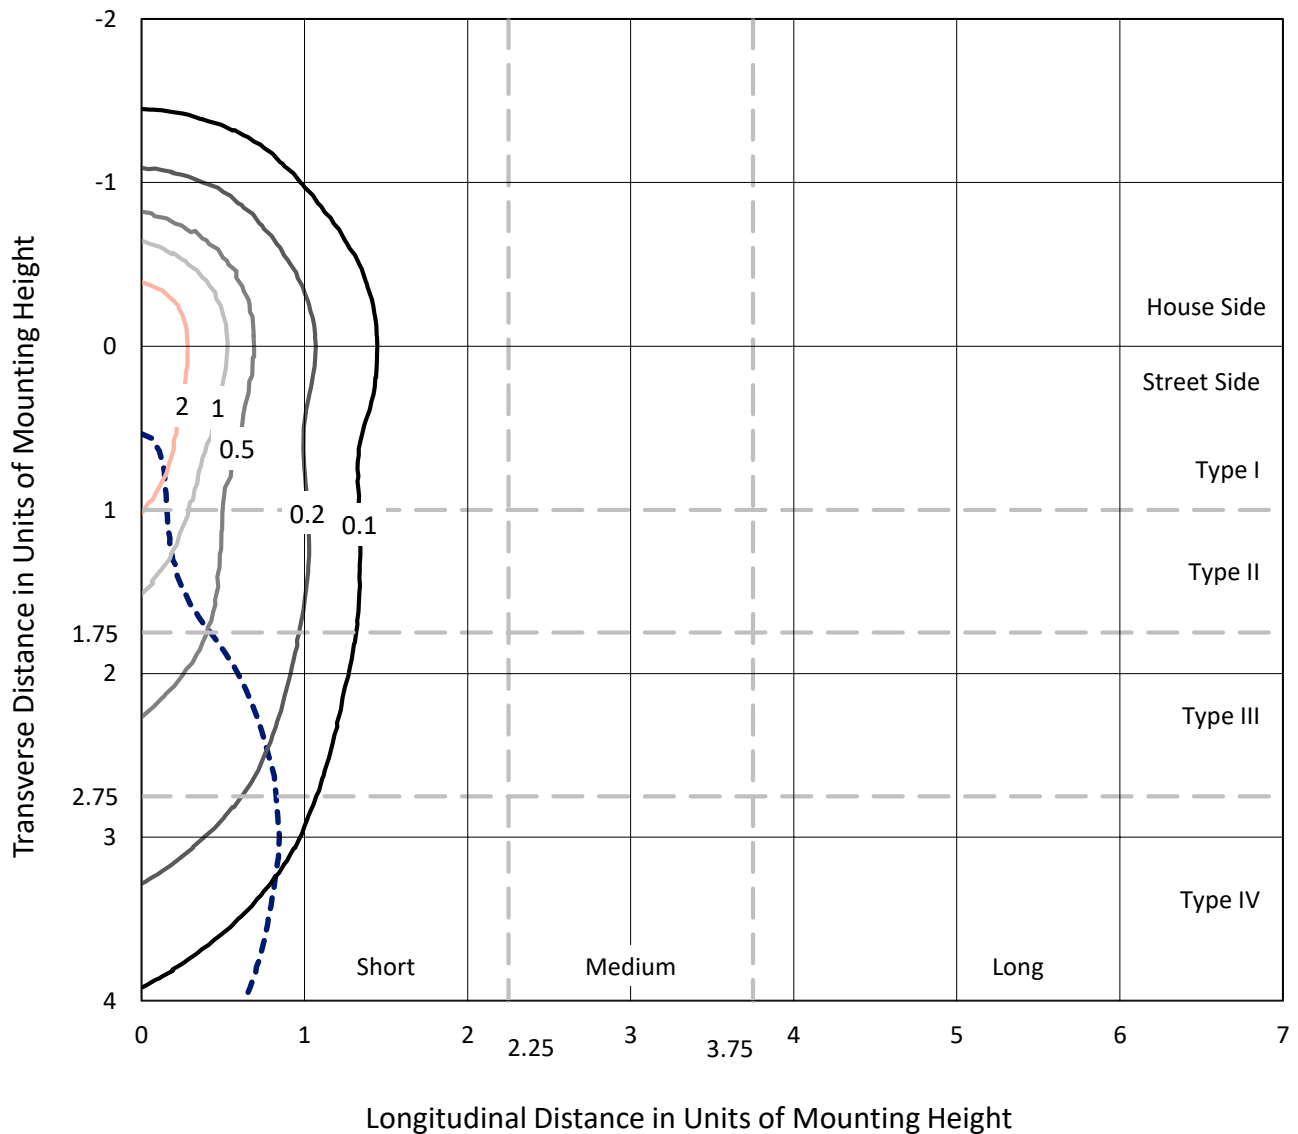

REPORT NUMBER: P153673
CATALOG NUMBER: AVM-F01-LED-E-U-SLR-8030

Iso-Footcandle Lines of Horizontal Illumination

× Max cd
- - - 1/2 Max cd

Based on 10 foot mounting height. Maximum calculated value = 3.1 fc
Type IV - Short - Non-Cutoff