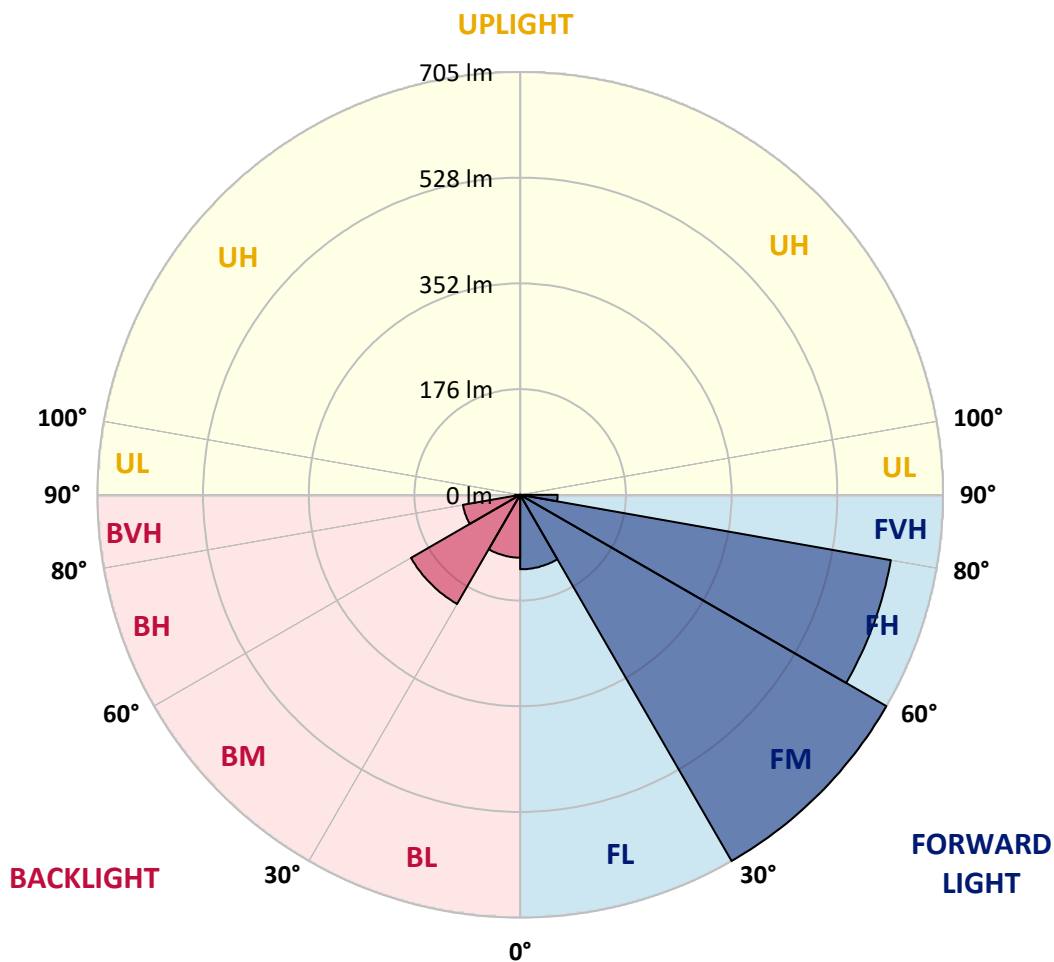

REPORT NUMBER: P153673

CATALOG NUMBER: AVM-F01-LED-E-U-SLR-8030

LUMINAIRE CLASSIFICATION SYSTEM LUMEN TABLE AND BUG RATING:

Zone		Lumens	% Fixture	Zone Rating/Lumen Limit		
				B	U	G
FL	(0°-30°)	124.1	6.4			
FM	(30°-60°)	704.5	36.3			
FH	(60°-80°)	627.2	32.4			G0/660
FVH	(80°-90°)	62.4	3.2			G1/100
BL	(0°-30°)	104.7	5.4	B0/110		
BM	(30°-60°)	210.1	10.8	B0/220		
BH	(60°-80°)	96.9	5.0	B0/110		G0/110
BVH	(80°-90°)	8.7	0.4			G0/10
UL	(90°-100°)	0.0	0.0		U0/0	
UH	(100°-180°)	0.0	0.0		U0/0	

BUG Rating: B0-U0-G1

Type IV Short